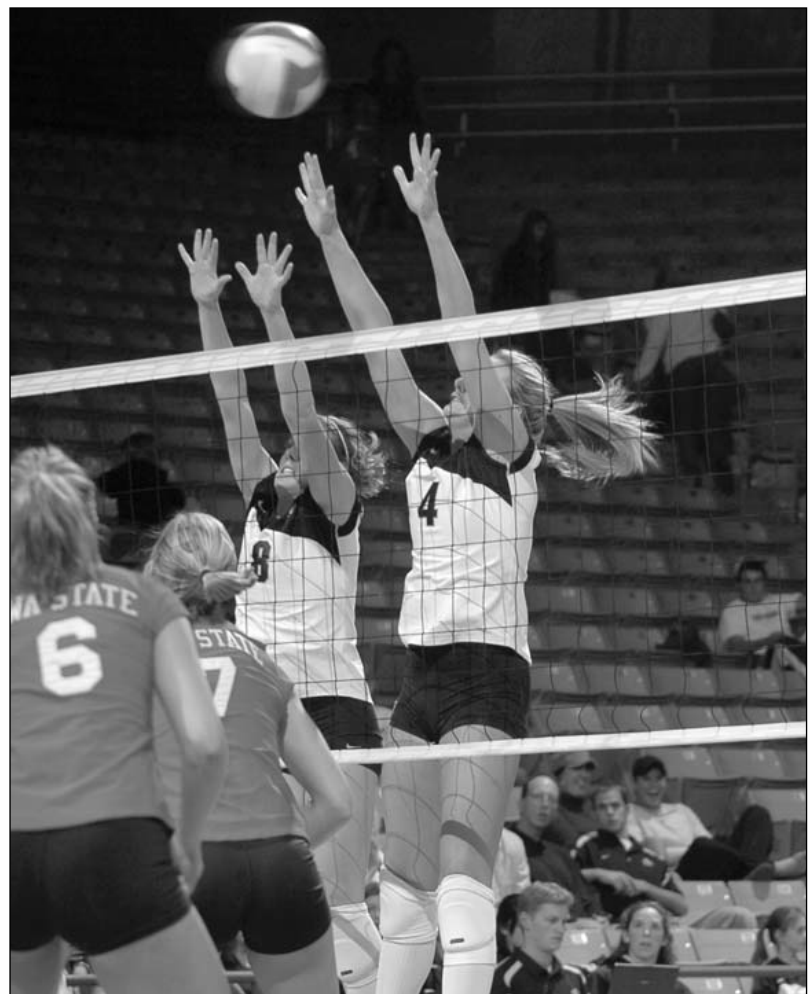

Alex Buth and Lauren Schaefer teamed up for a block when CU set a school record for blocks in a match against Iowa State (10/17/07)

RECORDS

NOTABLE SEASONS

The Last Time

TEAM	
100 Kills.....	115 @ TTU, 11/13/99
90 Kills.....	90 vs. KSU, 11/10/06
80 Kills.....	80 vs. TTU, 11/3/07
25 or Fewer Errors.....	18 @ UT, 11/29/08
15 or Fewer Errors.....	10 vs. TTU, 10/8/08
40 Errors.....	40 @ MU, 10/3/07
250 Attacks.....	273 vs. UT, 11/30/99
200 Attacks.....	249 vs. UNC, 9/13/08
100 or Fewer Attacks.....	86 @ NU, 10/4/08
.400 Attack %.....	534 vs. UNCW, 8/31/07
.300 Attack %.....	372 vs. TTU, 10/8/08
.100 or less Att. %.....	088 vs. BU, 11/8/08
90 Assists.....	92 vs. UT, 11/20/99
25 or Fewer Assists.....	22 @ OU, 10/15/08
10 Service Aces.....	10 vs. KU, 11/10/07
0 Service Aces.....	0 @ MU, 10/22/08
0 Service Errors.....	0 vs. Oral Roberts, 12/7/97
10 Service Errors.....	10 @ NU, 10/4/08
100 Digs.....	113 at TTU, 10/7/00
90 Digs.....	90 vs. UNC, 9/13/08
25 or Fewer Digs.....	24 @ NU, 10/4/08
10 Block Solos.....	13 vs. TAMU, 11/12/03
0 Block Solos.....	0 @ UT, 11/29/08
30 Block Assists.....	33 vs. ISU, 10/18/08
5 or Fewer Block Assists.....	4 @ OU, 10/15/08
20 Total Blocks.....	22 (12.5) vs. KSU, 11/12/08
5 or Fewer Total Blocks.....	5 (3.0) @ OU, 10/15/08